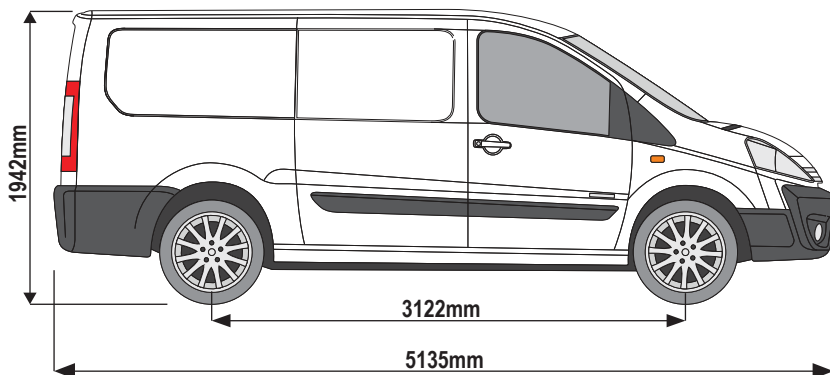

### Vehicle:

Citroen Dispatch: 2007 - 2016  
 Peugeot Expert: 2007 - 2016  
 Fiat Scudo: 2007 - 2016  
 Toyota ProAce: 2013 - 2016

**Wheel Base:** LWB (L2)

**Roof Height:** Low (H1)

**Rear Doors:** Twin / Tailgate