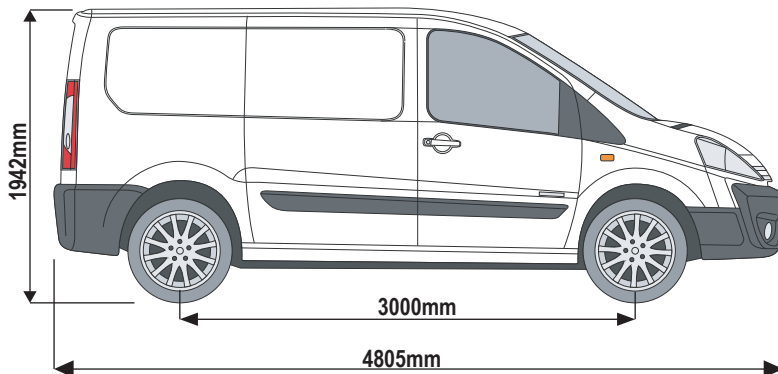

### Vehicle:

Citroen Dispatch: 2007 - 2016  
 Peugeot Expert: 2007 - 2016  
 Fiat Scudo: 2007 - 2016  
 Toyota ProAce: 2013 - 2016

**Wheel Base:** SWB (L1)

**Roof Height:** Low (H1)

**Rear Doors:** Twin / Tailgate