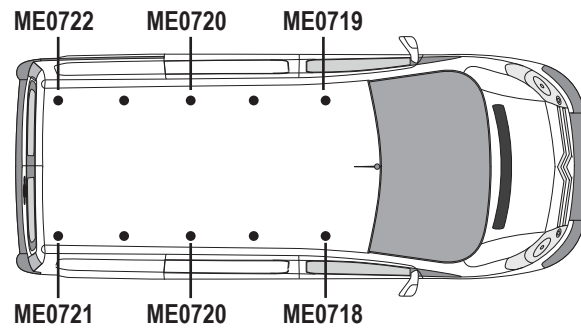

1

L1H1 (SWB)