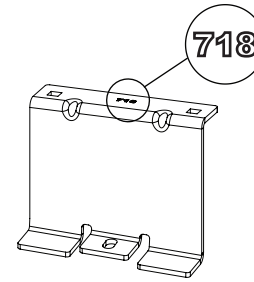

1

L1H1 (SWB)

ME0718

ME0719

ME0720

L2H1 (LWB)

ME0721

ME0722

2

3